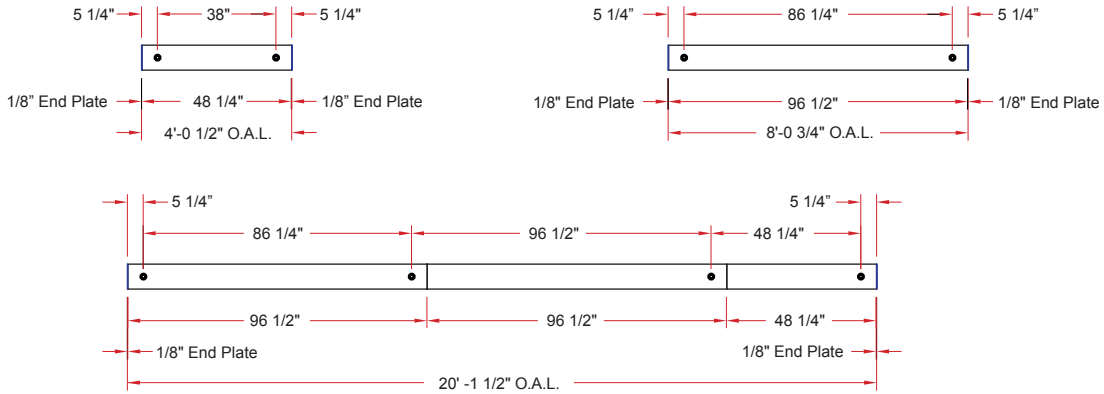

3.5 x 12/OCT DS

Lighting: Direct
Mounting: Surface
Length: Stocked up to 8'
Connectors: Consult Factory For Details
Diffuser: Parabolic Aluminum Louver
Finish: Sand Finish
Options: Consult Factory

3.5 x 12/OCT IP

Lighting: Indirect
Mounting: Pendant or Cable
Length: Stocked up to 8'
Connectors: Consult Factory For Details
Diffuser: None
Finish: Sand Finish
Options: Consult Factory