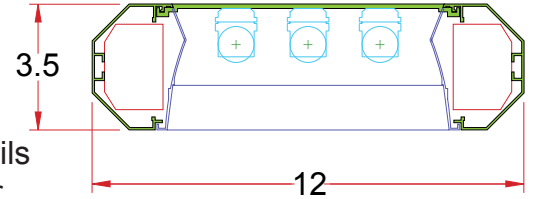

3.5 x 12/OCT DS

Lighting: Direct
Mounting: Surface
Length: Stocked up to 8'
Connectors: Consult Factory For Details
Diffuser: Parabolic Aluminum Louver
Finish: Sand Finish
Options: Consult Factory

3.5 x 12/OCT IP

Lighting: Indirect
Mounting: Pendant or Cable
Length: Stocked up to 8'
Connectors: Consult Factory For Details
Diffuser: None
Finish: Sand Finish
Options: Consult Factory