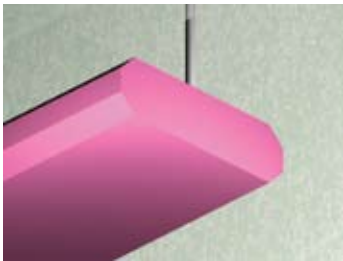

3.5 x 12/OCT DS

Lighting: Direct
Mounting: Surface
Length: Stocked up to 8'
Connectors: Consult Factory For Details
Diffuser: Parabolic Aluminum Louver
Finish: Sand Finish
Options: Consult Factory

3.5 x 12/OCT IP

Lighting: Indirect
Mounting: Pendant or Cable
Length: Stocked up to 8'
Connectors: Consult Factory For Details
Diffuser: None
Finish: Sand Finish
Options: Consult Factory