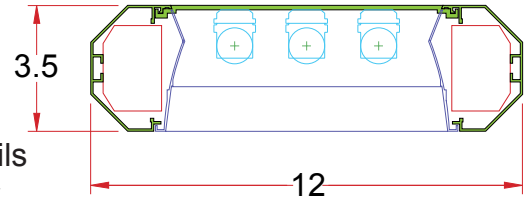

3.5 x 12/OCT DP

Lighting: Direct
Mounting: Pendant or Cable
Length: Stocked up to 8'
Connectors: Consult Factory For Details
Diffuser: Parabolic Aluminum Louver
Finish: Mill Finish
Options: Consult Factory

3.5 x 12/OCT DIP

Lighting: Direct/Indirect
Mounting: Pendant or Cable
Length: Stocked up to 8'
Connectors: Consult Factory For Details
Diffuser: Parabolic Aluminum Louver
Finish: Mill Finish
Options: Consult Factory