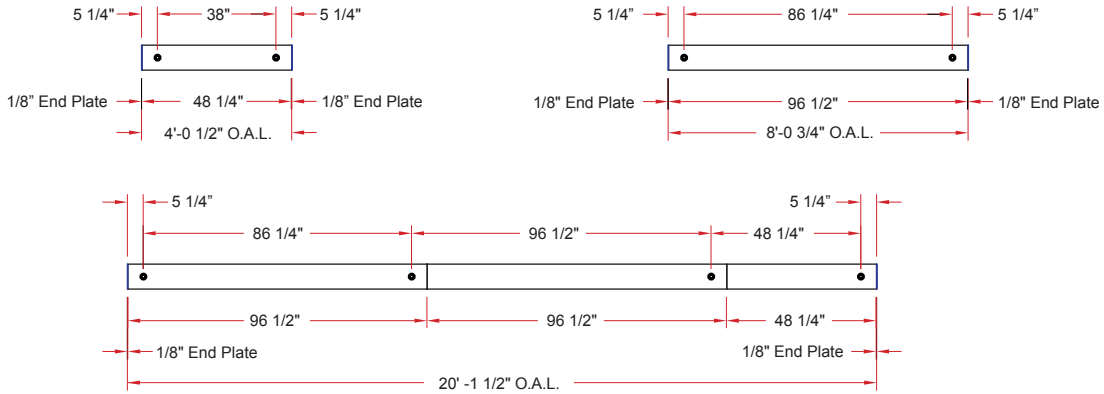

3.5 x 12/OCT DP

Lighting: Direct
Mounting: Pendant or Cable
Length: Stocked up to 8'
Connectors: Consult Factory For Details
Diffuser: Parabolic Aluminum Louver
Finish: Mill Finish
Options: Consult Factory

3.5 x 12/OCT DIP

Lighting: Direct/Indirect
Mounting: Pendant or Cable
Length: Stocked up to 8'
Connectors: Consult Factory For Details
Diffuser: Parabolic Aluminum Louver
Finish: Mill Finish
Options: Consult Factory