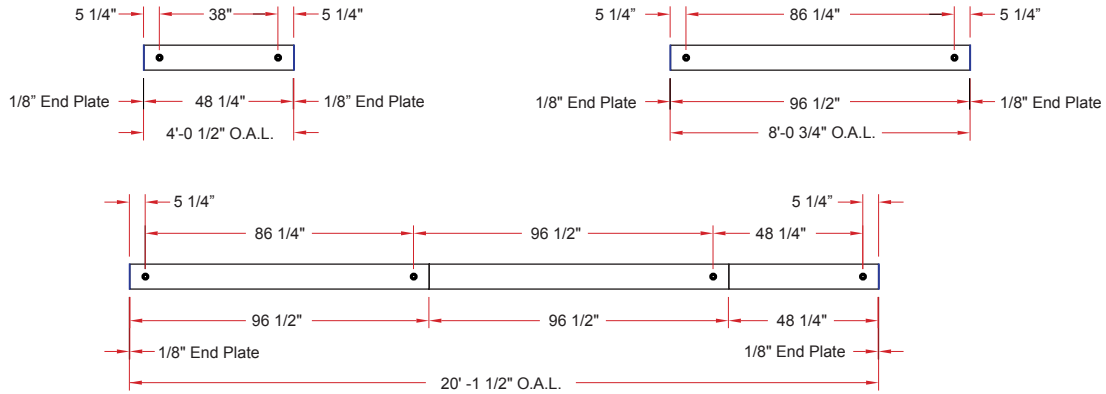

3.5 x 10.5/OCT DP

Lighting: Direct
Mounting: Pendant or Cable
Length: Stocked up to 8'
Connectors: Consult Factory For Details
Diffuser: Parabolic Aluminum Louver
Finish: Sand Finish
Options: Consult Factory

3.5 x 10.5/OCT DIP

Lighting: Direct/Indirect
Mounting: Pendant or Cable
Length: Stocked up to 8'
Connectors: Consult Factory For Details
Diffuser: Parabolic Aluminum Louver
Finish: Sand Finish
Options: Consult Factory