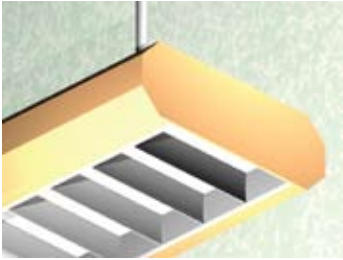

3.5 x 10.5/OCT DP

Lighting: Direct
Mounting: Pendant or Cable
Length: Stocked up to 8'
Connectors: Consult Factory For Details
Diffuser: Parabolic Aluminum Louver
Finish: Sand Finish
Options: Consult Factory

3.5 x 10.5/OCT DIP

Lighting: Direct/Indirect
Mounting: Pendant or Cable
Length: Stocked up to 8'
Connectors: Consult Factory For Details
Diffuser: Parabolic Aluminum Louver
Finish: Sand Finish
Options: Consult Factory