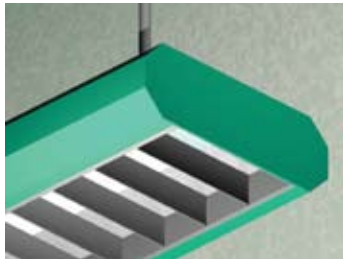

3.5 x 10.5/OCT DP

Lighting: Direct
Mounting: Pendant or Cable
Length: Stocked up to 8'
Connectors: Consult Factory For Details
Diffuser: Parabolic Aluminum Louver
Finish: Sand Finish
Options: Consult Factory

3.5 x 10.5/OCT DIP

Lighting: Direct/Indirect
Mounting: Pendant or Cable
Length: Stocked up to 8'
Connectors: Consult Factory For Details
Diffuser: Parabolic Aluminum Louver
Finish: Sand Finish
Options: Consult Factory