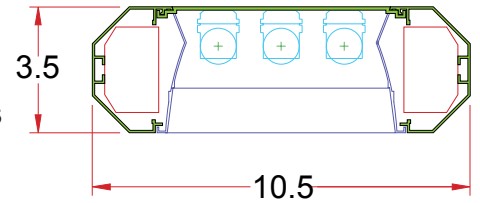

3.5 x 10.5/OCT DP

Lighting: Direct
Mounting: Pendant or Cable
Length: Stocked up to 8'
Connectors: Consult Factory For Details
Diffuser: Parabolic Aluminum Louver
Finish: Sand Finish
Options: Consult Factory

3.5 x 10.5/OCT DIP

Lighting: Direct/Indirect
Mounting: Pendant or Cable
Length: Stocked up to 8'
Connectors: Consult Factory For Details
Diffuser: Parabolic Aluminum Louver
Finish: Sand Finish
Options: Consult Factory