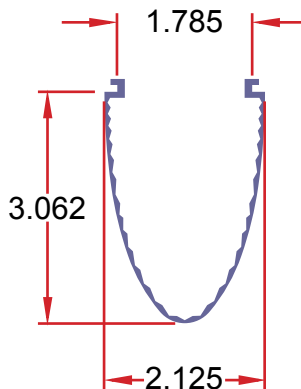

Lens #255

2.125 X 10/OVL-PRO Lens

For use in either our fixtures, or your own.
Our lenses are a blend of 15% DR and 85% Acrylic.
Standard and custom cutting sizes available up to 8'.
Consult factory for availability.

Lens #253

2.125 X 12.5/OVL-PRO Lens

For use in either our fixtures, or your own.
Our lenses are a blend of 15% DR and 85% Acrylic.
Standard and custom cutting sizes available up to 8'.
Consult factory for availability.