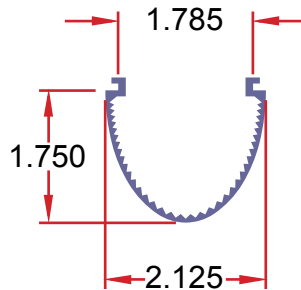

Lens #255

2.125 X 10/OVL-PRO Lens

For use in either our fixtures, or your own.
Our lenses are a blend of 15% DR and 85% Acrylic.
Standard and custom cutting sizes available up to 8'.
Consult factory for availability.

Lens #253

2.125 X 12.5/OVL-PRO Lens

For use in either our fixtures, or your own.
Our lenses are a blend of 15% DR and 85% Acrylic.
Standard and custom cutting sizes available up to 8'.
Consult factory for availability.