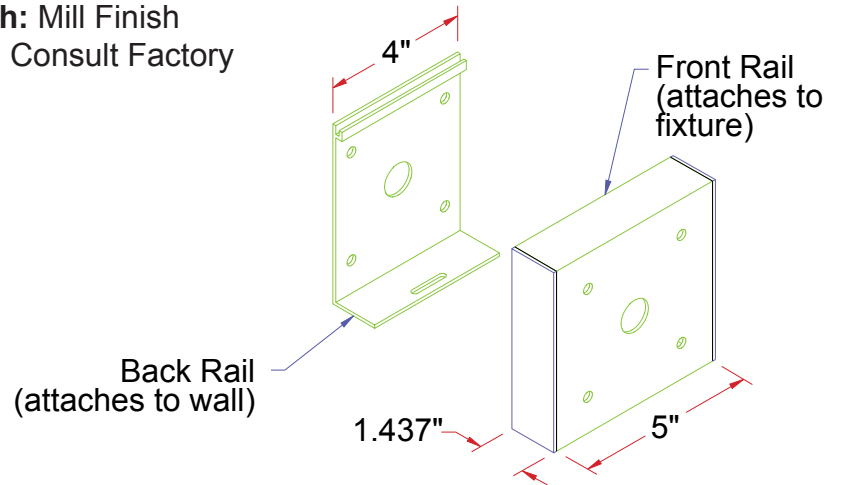

5 x 5/SQU Wall Mounting Assembly

Lighting: N/A
Mounting: Wall
Length: N/A
Connectors: N/A
Diffuser: N/A
Finish: Mill Finish
Options: Consult Factory

Wall Mounting Rail

Lighting: N/A
Mounting: Wall
Length: N/A
Connectors: N/A
Diffuser: N/A
Finish: Mill Finish
Options: Consult Factory