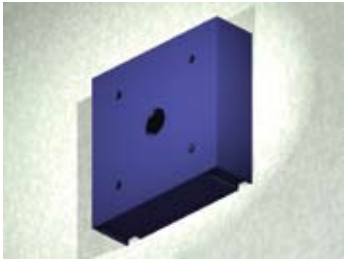

5 x 5/SQU Wall Mounting Assembly

Lighting: N/A
Mounting: Wall
Length: N/A
Connectors: N/A
Diffuser: N/A
Finish: Mill Finish
Options: Consult Factory

Wall Mounting Rail

Lighting: N/A
Mounting: Wall
Length: N/A
Connectors: N/A
Diffuser: N/A
Finish: Mill Finish
Options: Consult Factory