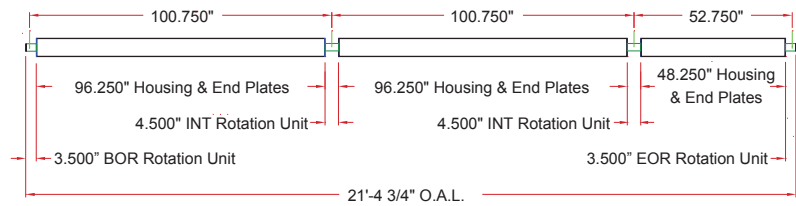

RT-360 Rotation Assembly V-3

Int Assembly

Bor/Eor
Assembly

Lighting: N/A
Mounting: N/A
Length: Consult Factory For Details
Connectors: N/A
Diffuser: N/A
Finish: Mill Finish
Options: Consult Factory

**Full 360°
Rotation**