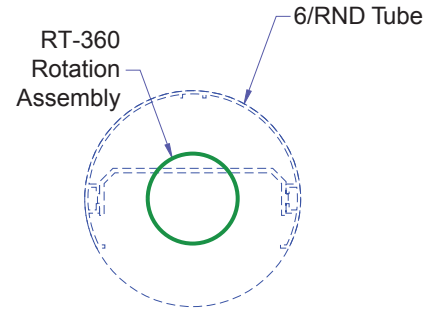

RT-360 Rotation Assembly V-3

Int Assembly

Bor/Eor
Assembly

Lighting: N/A
Mounting: N/A
Length: Consult Factory For Details
Connectors: N/A
Diffuser: N/A
Finish: Mill Finish
Options: Consult Factory

**Full 360°
Rotation**