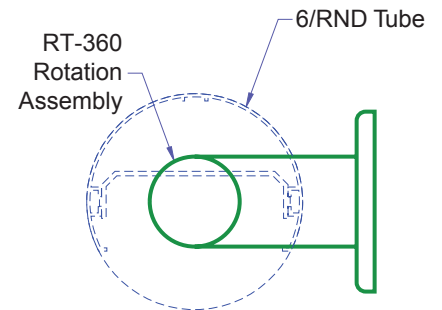

Full 360° Rotation