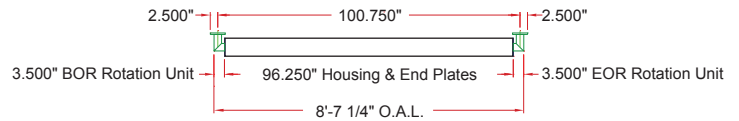

# RT-360 Rotation Assembly V-1

**Lighting:** N/A  
**Mounting:** N/A  
**Length:** Consult Factory For Details  
**Connectors:** N/A  
**Diffuser:** N/A  
**Finish:** Mill Finish  
**Options:** Consult Factory