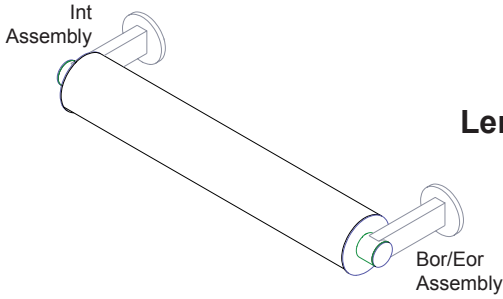

# RT-360 Rotation Assembly V-1

**Lighting:** N/A  
**Mounting:** N/A  
**Length:** Consult Factory For Details  
**Connectors:** N/A  
**Diffuser:** N/A  
**Finish:** Mill Finish  
**Options:** Consult Factory

**Full 360° Rotation**