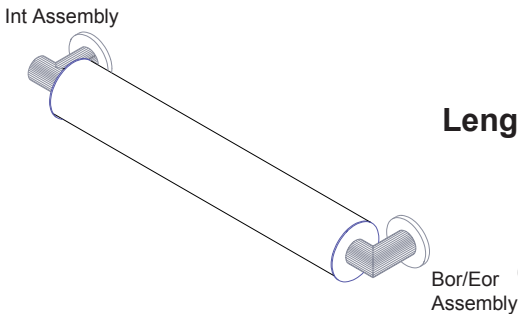

RT-360 Rotation Assembly V-2

Lighting: N/A
Mounting: N/A
Length: Consult Factory For Details
Connectors: N/A
Diffuser: N/A
Finish: Mill Finish
Options: Consult Factory