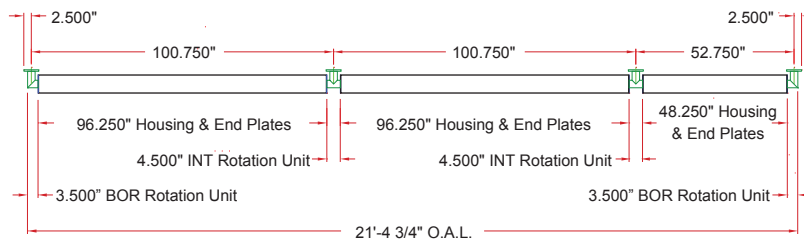

Full 360° Rotation