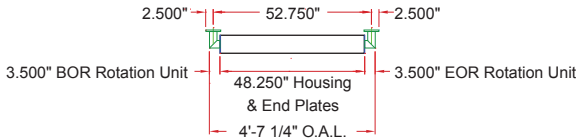

# RT-360 Rotation Assembly V-1

**Lighting:** N/A  
**Mounting:** N/A  
**Length:** Consult Factory For Details  
**Connectors:** N/A  
**Diffuser:** N/A  
**Finish:** Mill Finish  
**Options:** Consult Factory