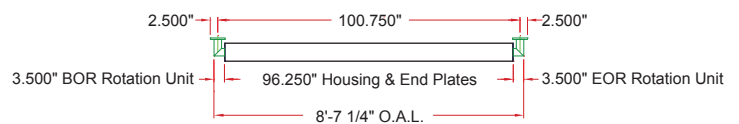

Full 360° Rotation