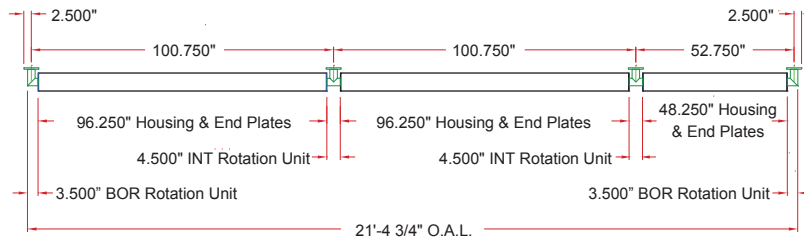

# RT-360 Rotation Assembly V-1

**Lighting:** N/A  
**Mounting:** N/A  
**Length:** Consult Factory For Details  
**Connectors:** N/A  
**Diffuser:** N/A  
**Finish:** Mill Finish  
**Options:** Consult Factory