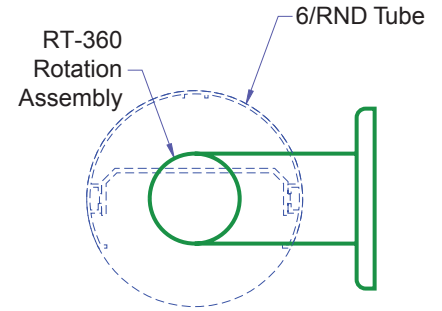

# RT-360 Rotation Assembly V-1

**Lighting:** N/A  
**Mounting:** N/A  
**Length:** Consult Factory For Details  
**Connectors:** N/A  
**Diffuser:** N/A  
**Finish:** Mill Finish  
**Options:** Consult Factory