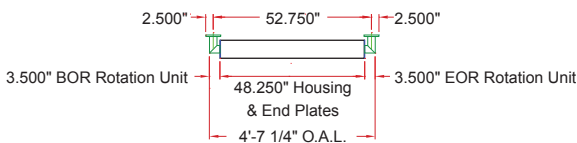

Full 360° Rotation