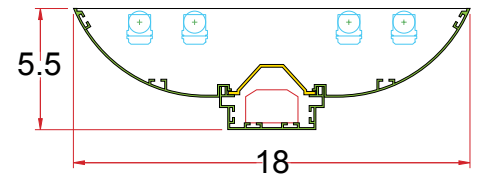

# 5.5 x 18/ELL IP

**Lighting:** Indirect  
**Mounting:** Pendant or Cable  
**Length:** Stocked up to 8'  
**Connectors:** Consult Factory For Details  
**Diffuser:** None  
**Finish:** Mill Finish  
**Options:** Consult Factory

# 2.8 x 9/ELL DIP

**Lighting:** Direct/Indirect  
**Mounting:** Pendant or Cable  
**Length:** Stocked up to 8'  
**Connectors:** Consult Factory For Details  
**Diffuser:** Lateral Aluminum Baffle  
**Finish:** Mill Finish  
**Options:** Consult Factory