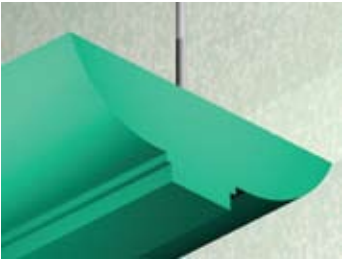

# 5.5 x 18/ELL IP

**Lighting:** Indirect  
**Mounting:** Pendant or Cable  
**Length:** Stocked up to 8'  
**Connectors:** Consult Factory For Details  
**Diffuser:** None  
**Finish:** Mill Finish  
**Options:** Consult Factory

# 2.8 x 9/ELL DIP

**Lighting:** Direct/Indirect  
**Mounting:** Pendant or Cable  
**Length:** Stocked up to 8'  
**Connectors:** Consult Factory For Details  
**Diffuser:** Lateral Aluminum Baffle  
**Finish:** Mill Finish  
**Options:** Consult Factory