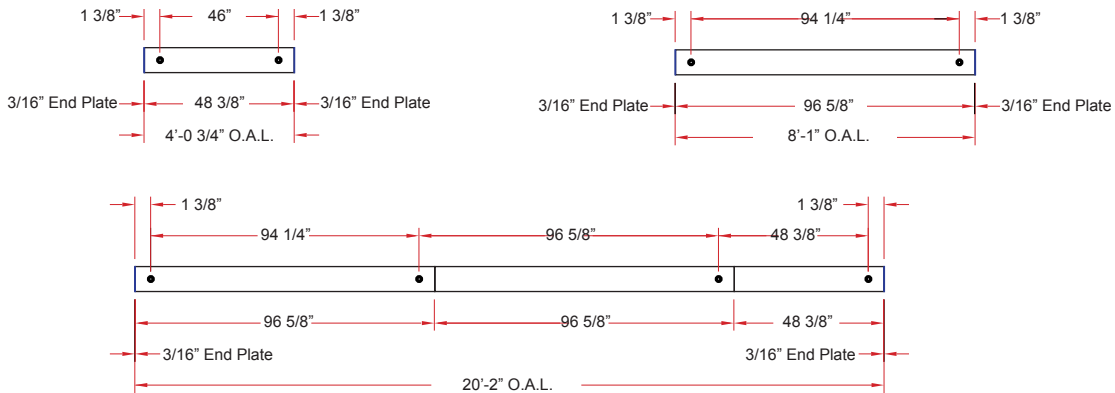

# 5.5 x 18/ELL IP

**Lighting:** Indirect  
**Mounting:** Pendant or Cable  
**Length:** Stocked up to 8'  
**Connectors:** Consult Factory For Details  
**Diffuser:** None  
**Finish:** Mill Finish  
**Options:** Consult Factory

# 2.8 x 9/ELL DIP

**Lighting:** Direct/Indirect  
**Mounting:** Pendant or Cable  
**Length:** Stocked up to 8'  
**Connectors:** Consult Factory For Details  
**Diffuser:** Lateral Aluminum Baffle  
**Finish:** Mill Finish  
**Options:** Consult Factory