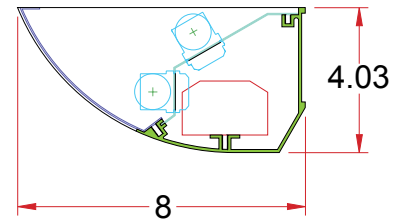

4 x 8/ELL-PF DIW

Lighting: Direct/Indirect
Mounting: Wall
Length: Stocked up to 8'
Connectors: Consult Factory For Details
Diffuser: Perf Metal Diffuser & Acrylic Inlay
Finish: Mill Finish
Options: Consult Factory

5.5 x 9/ELL IW

Lighting: Indirect
Mounting: Wall
Length: Stocked up to 8'
Connectors: Consult Factory For Details
Diffuser: None
Finish: Mill Finish
Options: Consult Factory