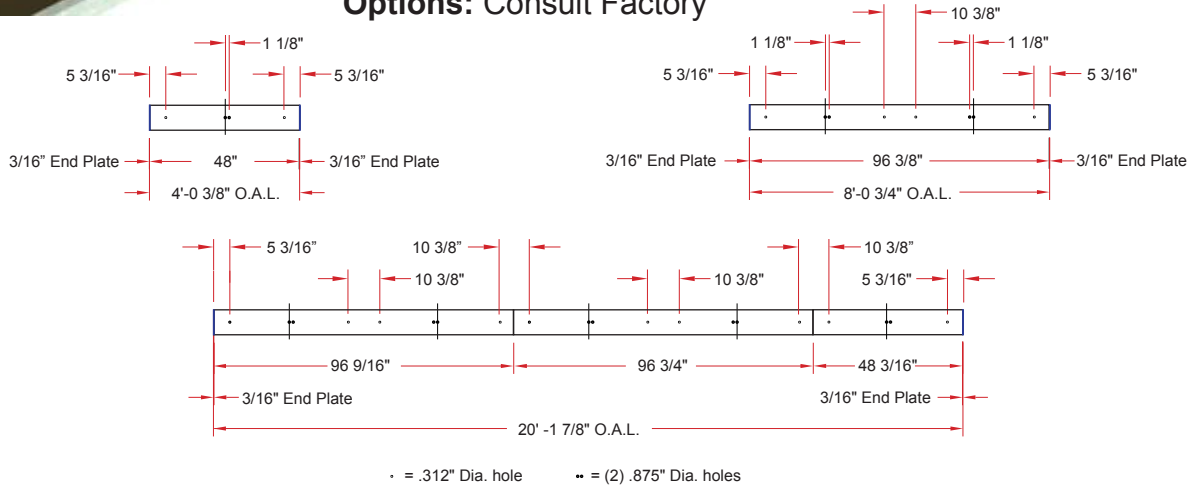

4 x 8/ELL-PF DIW

Lighting: Direct/Indirect
Mounting: Wall
Length: Stocked up to 8'
Connectors: Consult Factory For Details
Diffuser: Perf Metal Diffuser & Acrylic Inlay
Finish: Mill Finish
Options: Consult Factory

5.5 x 9/ELL IW

Lighting: Indirect
Mounting: Wall
Length: Stocked up to 8'
Connectors: Consult Factory For Details
Diffuser: None
Finish: Mill Finish
Options: Consult Factory