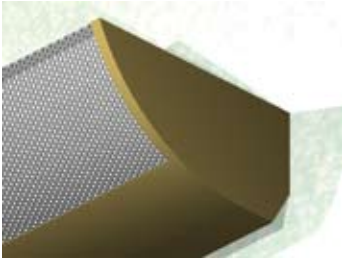

4 x 8/ELL-PF DIW

Lighting: Direct/Indirect
Mounting: Wall
Length: Stocked up to 8'
Connectors: Consult Factory For Details
Diffuser: Perf Metal Diffuser & Acrylic Inlay
Finish: Mill Finish
Options: Consult Factory

5.5 x 9/ELL IW

Lighting: Indirect
Mounting: Wall
Length: Stocked up to 8'
Connectors: Consult Factory For Details
Diffuser: None
Finish: Mill Finish
Options: Consult Factory