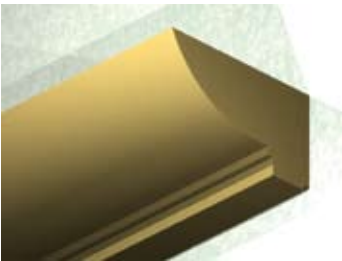

4 x 8/ELL-PF DIW

Lighting: Direct/Indirect
Mounting: Wall
Length: Stocked up to 8'
Connectors: Consult Factory For Details
Diffuser: Perf Metal Diffuser & Acrylic Inlay
Finish: Mill Finish
Options: Consult Factory

5.5 x 9/ELL IW

Lighting: Indirect
Mounting: Wall
Length: Stocked up to 8'
Connectors: Consult Factory For Details
Diffuser: None
Finish: Mill Finish
Options: Consult Factory