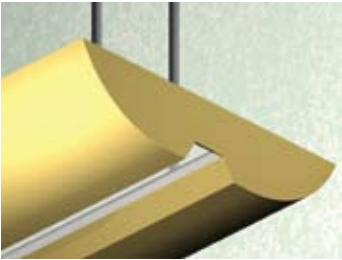

4 x 18/ELL DIP

Lighting: Direct/Indirect
Mounting: Pendant or Cable
Length: Stocked up to 8'
Connectors: Consult Factory For Details
Diffuser: None
Finish: Mill Finish
Options: Consult Factory

4 x 18/ELL-PF DIP

Lighting: Direct/Indirect
Mounting: Pendant or Cable
Length: Stocked up to 8'
Connectors: Consult Factory For Details
Diffuser: Perf Metal Diffuser & Acrylic Inlay
Finish: Mill Finish
Options: Consult Factory