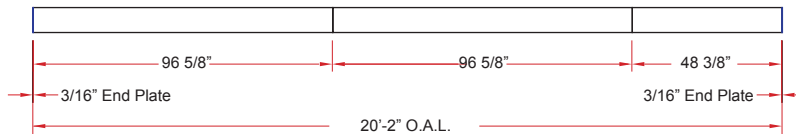

4 x 18/ELL DIP

Lighting: Direct/Indirect
Mounting: Pendant or Cable
Length: Stocked up to 8'
Connectors: Consult Factory For Details
Diffuser: None
Finish: Mill Finish
Options: Consult Factory

4 x 18/ELL-PF DIP

Lighting: Direct/Indirect
Mounting: Pendant or Cable
Length: Stocked up to 8'
Connectors: Consult Factory For Details
Diffuser: Perf Metal Diffuser & Acrylic Inlay
Finish: Mill Finish
Options: Consult Factory