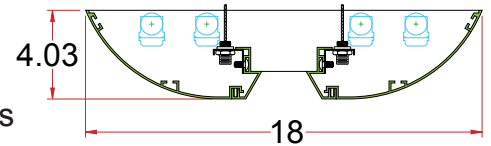

4 x 18/ELL DIP

Lighting: Direct/Indirect
Mounting: Pendant or Cable
Length: Stocked up to 8'
Connectors: Consult Factory For Details
Diffuser: None
Finish: Mill Finish
Options: Consult Factory

4 x 18/ELL-PF DIP

Lighting: Direct/Indirect
Mounting: Pendant or Cable
Length: Stocked up to 8'
Connectors: Consult Factory For Details
Diffuser: Perf Metal Diffuser & Acrylic Inlay
Finish: Mill Finish
Options: Consult Factory