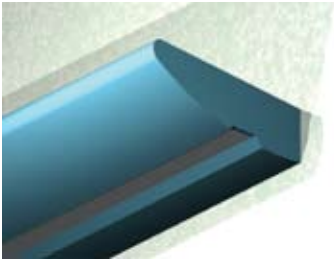

3 x 9/ELL DIW

Lighting: Direct/Indirect
Mounting: Wall
Length: Stocked up to 8'
Connectors: Consult Factory For Details
Diffuser: None
Finish: Mill Finish
Options: Consult Factory