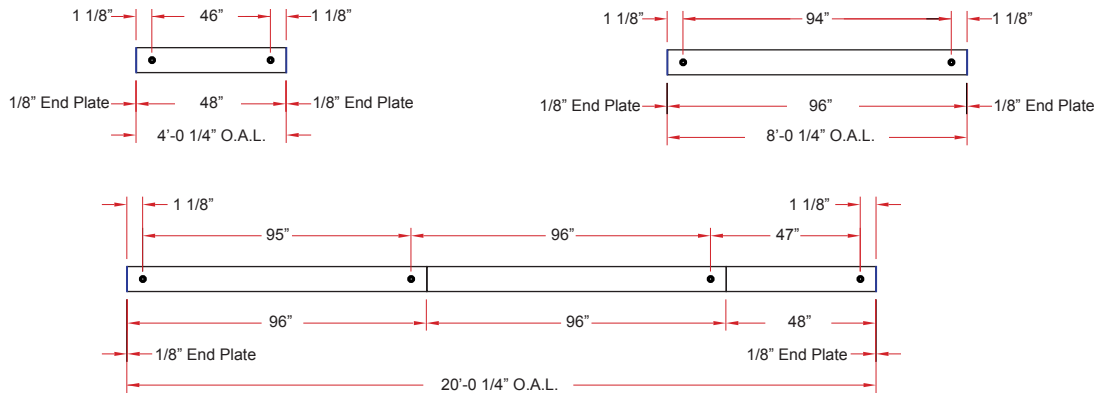

3 x 8/ELL-PF IP-2

Lighting: Indirect
Mounting: Pendant or Cable
Length: Stocked up to 8'
Connectors: Consult Factory For Details
Diffuser: Perf Metal Diffuser & Acrylic Inlay
Finish: Sand Finish
Options: Consult Factory

3 x 8/ELL IP-3

Lighting: Indirect
Mounting: Pendant or Cable
Length: Stocked up to 8'
Connectors: Consult Factory For Details
Diffuser: Perf Metal Diffuser & Acrylic Inlay
Finish: Sand Finish
Options: Consult Factory

3 x 8/ELL Options