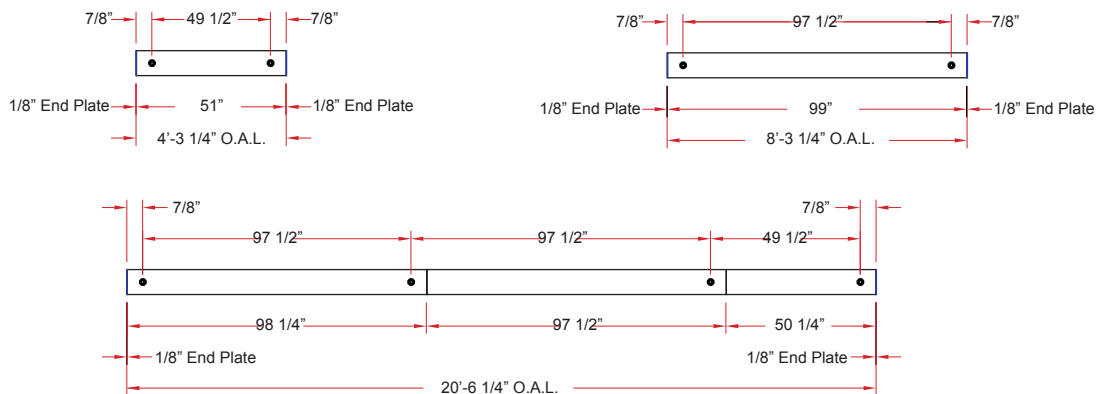

3 x 8/ELL-PF IP-2

Lighting: Indirect
Mounting: Pendant or Cable
Length: Stocked up to 8'
Connectors: Consult Factory For Details
Diffuser: Perf Metal Diffuser & Acrylic Inlay
Finish: Sand Finish
Options: Consult Factory

3 x 8/ELL IP-3

Lighting: Indirect
Mounting: Pendant or Cable
Length: Stocked up to 8'
Connectors: Consult Factory For Details
Diffuser: Perf Metal Diffuser & Acrylic Inlay
Finish: Sand Finish
Options: Consult Factory

3 x 8/ELL Options