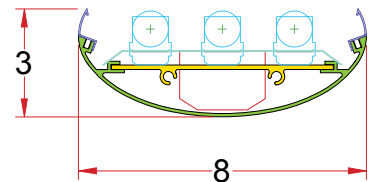

3 x 8/ELL-PF IP-2

Lighting: Indirect
Mounting: Pendant or Cable
Length: Stocked up to 8'
Connectors: Consult Factory For Details
Diffuser: Perf Metal Diffuser & Acrylic Inlay
Finish: Sand Finish
Options: Consult Factory

3 x 8/ELL IP-3

Lighting: Indirect
Mounting: Pendant or Cable
Length: Stocked up to 8'
Connectors: Consult Factory For Details
Diffuser: Perf Metal Diffuser & Acrylic Inlay
Finish: Sand Finish
Options: Consult Factory