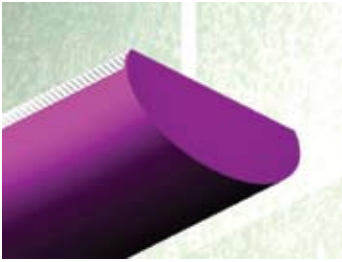

3 x 8/ELL-PF IP-2

Lighting: Indirect
Mounting: Pendant or Cable
Length: Stocked up to 8'
Connectors: Consult Factory For Details
Diffuser: Perf Metal Diffuser & Acrylic Inlay
Finish: Sand Finish
Options: Consult Factory

3 x 8/ELL IP-3

Lighting: Indirect
Mounting: Pendant or Cable
Length: Stocked up to 8'
Connectors: Consult Factory For Details
Diffuser: Perf Metal Diffuser & Acrylic Inlay
Finish: Sand Finish
Options: Consult Factory