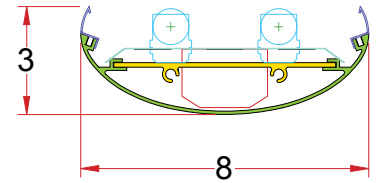

3 x 8/ELL-PF IP-2

Lighting: Indirect
Mounting: Pendant or Cable
Length: Stocked up to 8'
Connectors: Consult Factory For Details
Diffuser: Perf Metal Diffuser & Acrylic Inlay
Finish: Sand Finish
Options: Consult Factory

3 x 8/ELL IP-3

Lighting: Indirect
Mounting: Pendant or Cable
Length: Stocked up to 8'
Connectors: Consult Factory For Details
Diffuser: Perf Metal Diffuser & Acrylic Inlay
Finish: Sand Finish
Options: Consult Factory