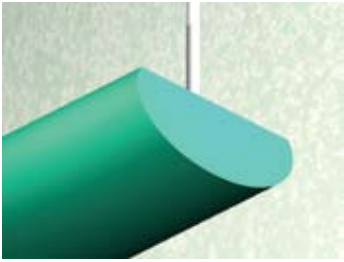

3 x 8/ELL IP-2

Lighting: Indirect
Mounting: Pendant or Cable
Length: Stocked up to 8'
Connectors: Consult Factory For Details
Diffuser: DR Acrylic Lens
Finish: Sand Finish
Options: Consult Factory

3 x 8/ELL IP-3

Lighting: Indirect
Mounting: Pendant or Cable
Length: Stocked up to 8'
Connectors: Consult Factory For Details
Diffuser: DR Acrylic Lens
Finish: Sand Finish
Options: Consult Factory

3 x 8/ELL Options