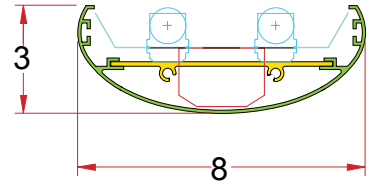

3 x 8/ELL IP-2

Lighting: Indirect
Mounting: Pendant or Cable
Length: Stocked up to 8'
Connectors: Consult Factory For Details
Diffuser: DR Acrylic Lens
Finish: Sand Finish
Options: Consult Factory

3 x 8/ELL IP-3

Lighting: Indirect
Mounting: Pendant or Cable
Length: Stocked up to 8'
Connectors: Consult Factory For Details
Diffuser: DR Acrylic Lens
Finish: Sand Finish
Options: Consult Factory

3 x 8/ELL Options