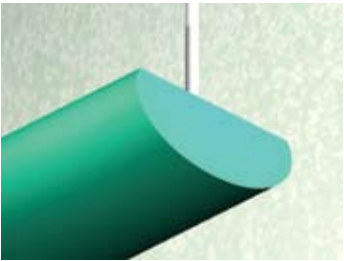

3 x 8/ELL IP-2

Lighting: Indirect
Mounting: Pendant or Cable
Length: Stocked up to 8'
Connectors: Consult Factory For Details
Diffuser: DR Acrylic Lens
Finish: Sand Finish
Options: Consult Factory

3 x 8/ELL IP-3

Lighting: Indirect
Mounting: Pendant or Cable
Length: Stocked up to 8'
Connectors: Consult Factory For Details
Diffuser: DR Acrylic Lens
Finish: Sand Finish
Options: Consult Factory

3 x 8/ELL Options