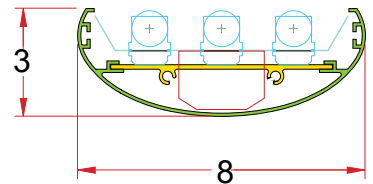

3 x 8/ELL IP-2

Lighting: Indirect
Mounting: Pendant or Cable
Length: Stocked up to 8'
Connectors: Consult Factory For Details
Diffuser: DR Acrylic Lens
Finish: Sand Finish
Options: Consult Factory

3 x 8/ELL IP-3

Lighting: Indirect
Mounting: Pendant or Cable
Length: Stocked up to 8'
Connectors: Consult Factory For Details
Diffuser: DR Acrylic Lens
Finish: Sand Finish
Options: Consult Factory

3 x 8/ELL Options