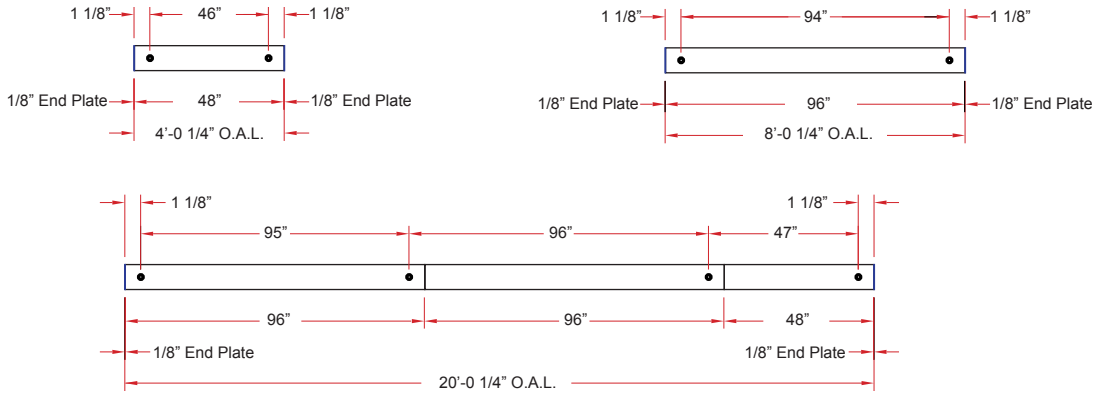

3 x 8/ELL IP-2

Lighting: Indirect
Mounting: Pendant or Cable
Length: Stocked up to 8'
Connectors: Consult Factory For Details
Diffuser: DR Acrylic Lens
Finish: Sand Finish
Options: Consult Factory

3 x 8/ELL IP-3

Lighting: Indirect
Mounting: Pendant or Cable
Length: Stocked up to 8'
Connectors: Consult Factory For Details
Diffuser: DR Acrylic Lens
Finish: Sand Finish
Options: Consult Factory

3 x 8/ELL Options