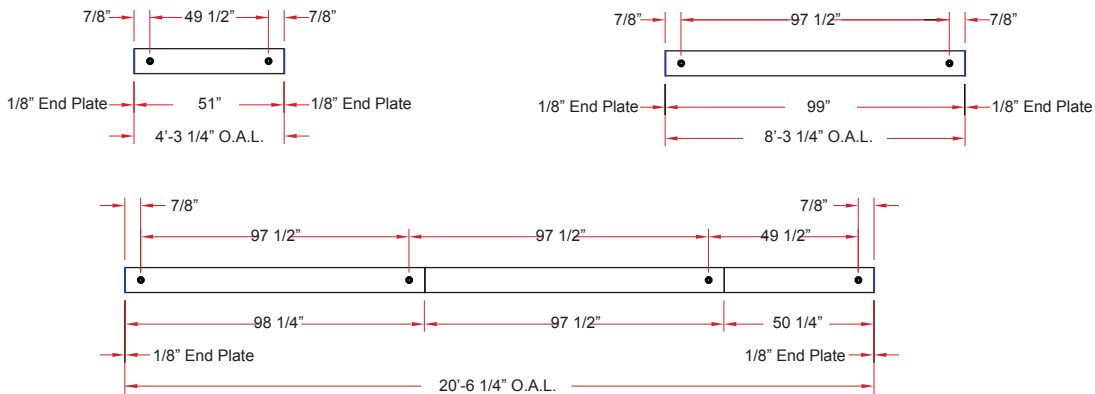

3 x 8/ELL IP-2

Lighting: Indirect
Mounting: Pendant or Cable
Length: Stocked up to 8'
Connectors: Consult Factory For Details
Diffuser: DR Acrylic Lens
Finish: Sand Finish
Options: Consult Factory

3 x 8/ELL IP-3

Lighting: Indirect
Mounting: Pendant or Cable
Length: Stocked up to 8'
Connectors: Consult Factory For Details
Diffuser: DR Acrylic Lens
Finish: Sand Finish
Options: Consult Factory

3 x 8/ELL Options