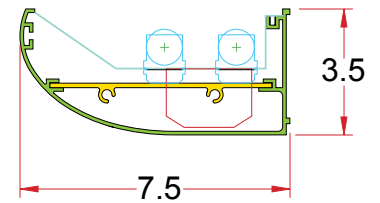

3.5 x 7.5/ELL IW

Lighting: Indirect
Mounting: Wall
Length: Stocked up to 8'
Connectors: Consult Factory For Details
Diffuser: None
Finish: Mill Finish
Options: Consult Factory

3.5 x 7.5/ELL-PF IW

Lighting: Indirect
Mounting: Wall
Length: Stocked up to 8'
Connectors: Consult Factory For Details
Diffuser: Perf Metal Diffuser & Acrylic Inlay
Finish: Mill Finish
Options: Consult Factory