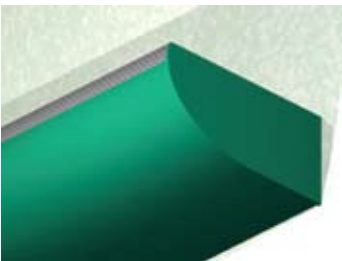

3.5 x 7.5/ELL IW

Lighting: Indirect
Mounting: Wall
Length: Stocked up to 8'
Connectors: Consult Factory For Details
Diffuser: None
Finish: Mill Finish
Options: Consult Factory

3.5 x 7.5/ELL-PF IW

Lighting: Indirect
Mounting: Wall
Length: Stocked up to 8'
Connectors: Consult Factory For Details
Diffuser: Perf Metal Diffuser & Acrylic Inlay
Finish: Mill Finish
Options: Consult Factory