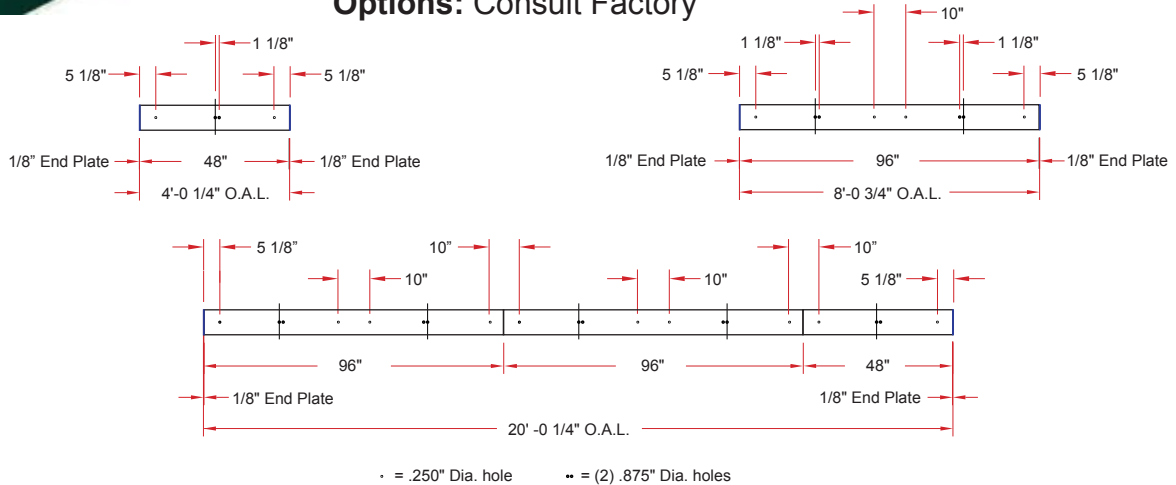

3.5 x 7.5/ELL IW

Lighting: Indirect
Mounting: Wall
Length: Stocked up to 8'
Connectors: Consult Factory For Details
Diffuser: None
Finish: Mill Finish
Options: Consult Factory

3.5 x 7.5/ELL-PF IW

Lighting: Indirect
Mounting: Wall
Length: Stocked up to 8'
Connectors: Consult Factory For Details
Diffuser: Perf Metal Diffuser & Acrylic Inlay
Finish: Mill Finish
Options: Consult Factory