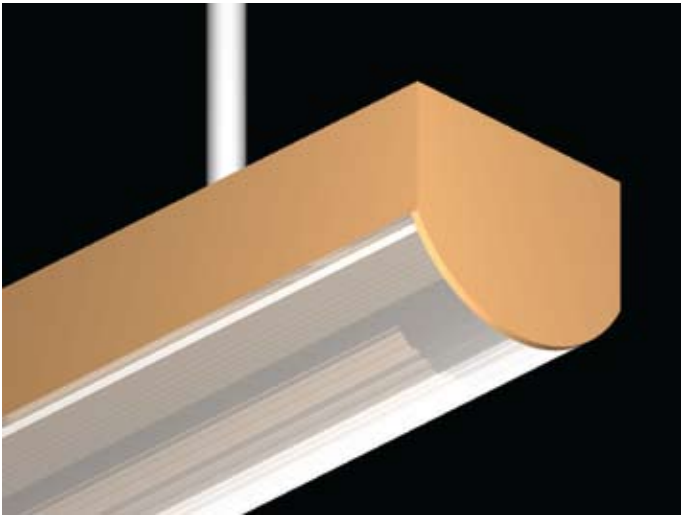

THE TERA DP, DS

Lighting: Direct
Mounting: Pendant, Surface, or Wall Sconce
Length: Sized To Your Requirements
Connectors: Consult Factory For Details
Diffuser: DR Acrylic Lens
Finish: Mill Finish
Options: Consult Factory