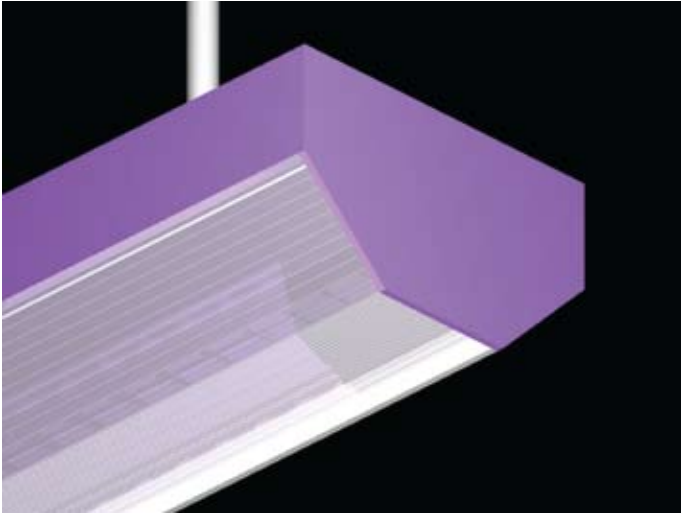

THE SARAH DP, DS

Lighting: Direct
Mounting: Pendant, Surface, or Wall Sconce
Length: Sized To Your Requirements
Connectors: Consult Factory For Details
Diffuser: DR Acrylic Lens
Finish: Mill Finish
Options: Consult Factory