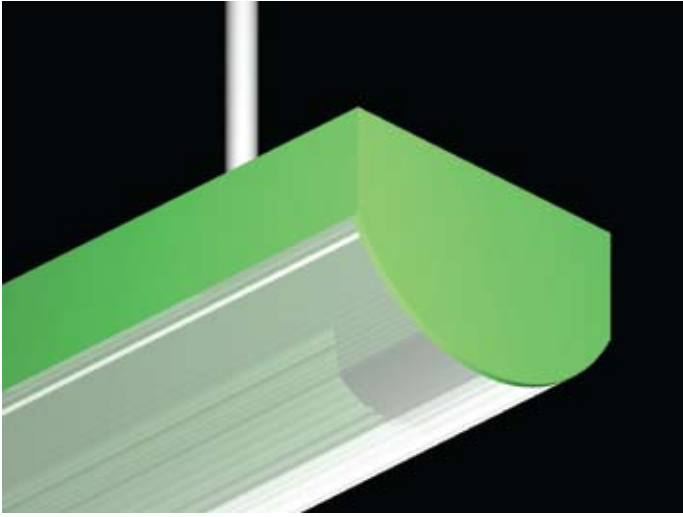

# THE RACHEL DP, DS

**Lighting:** Direct  
**Mounting:** Pendant, Surface, or Wall Sconce  
**Length:** Sized To Your Requirements  
**Connectors:** Consult Factory For Details  
**Diffuser:** DR Acrylic Lens  
**Finish:** Mill Finish  
**Options:** Consult Factory