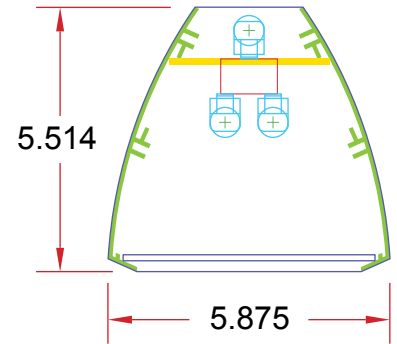

The Pamela I DIP

Lighting: Direct/Indirect
Mounting: Pendant or Cable
Length: Stocked up to 8'
Connectors: Consult Factory
Diffuser: Lay-In Lens
Finish: Mill Finish
Options: Consult Factory

The Pamela II DIP

Lighting: Direct/Indirect
Mounting: Pendant or Cable
Length: Stocked up to 8'
Connectors: Consult Factory
Diffuser: Lay-In Lens
Finish: Mill Finish
Options: Consult Factory