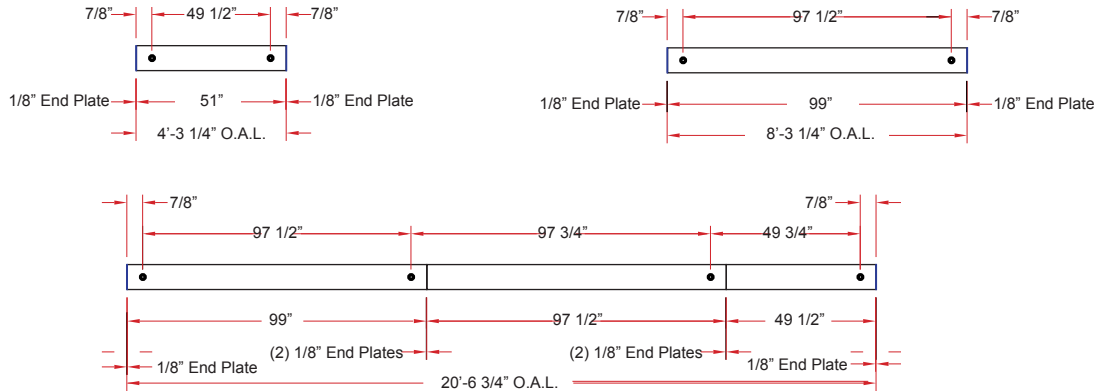

The Pamela I DIP

Lighting: Direct/Indirect
Mounting: Pendant or Cable
Length: Stocked up to 8'
Connectors: Consult Factory
Diffuser: Lay-In Lens
Finish: Mill Finish
Options: Consult Factory

The Pamela II DIP

Lighting: Direct/Indirect
Mounting: Pendant or Cable
Length: Stocked up to 8'
Connectors: Consult Factory
Diffuser: Lay-In Lens
Finish: Mill Finish
Options: Consult Factory