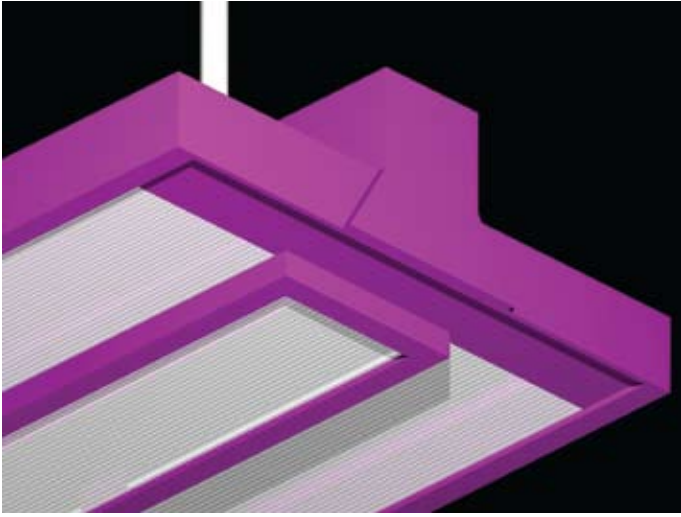

THE LISA DIP

- Lighting:** Direct/Indirect
- Mounting:** Pendant or Cable
- Length:** Sized To Your Requirements
- Connectors:** Consult Factory For Details
- Diffuser:** Lay-In Lens (not by Swiss Tool)
- Finish:** Mill Finish
- Options:** Consult Factory