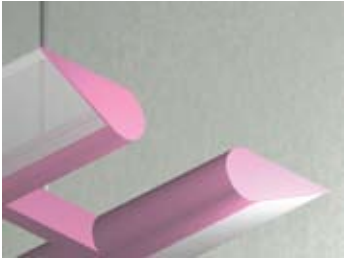

# 3.5 x 9/DSN Twin DIP

**Lighting:** Direct/Indirect  
**Mounting:** Pendant or Cable  
**Length:** Stocked up to 5'  
**Connectors:** Consult Factory For Details  
**Diffuser:** Perf Metal Diffuser & Acrylic Inlay  
**Finish:** Mill Finish  
**Options:** Consult Factory

# 3.5 x 9/DSN DIW

**Lighting:** Direct/Indirect  
**Mounting:** Wall  
**Length:** Stocked up to 5'  
**Connectors:** Consult Factory For Details  
**Diffuser:** Perf Metal Diffuser & Acrylic Inlay  
**Finish:** Mill Finish  
**Options:** Consult Factory