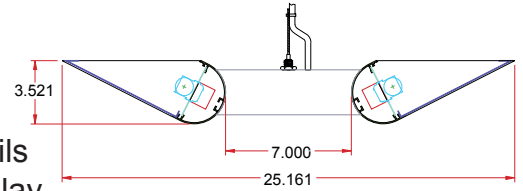

# 3.5 x 9/DSN Twin DIP

**Lighting:** Direct/Indirect  
**Mounting:** Pendant or Cable  
**Length:** Stocked up to 5'  
**Connectors:** Consult Factory For Details  
**Diffuser:** Perf Metal Diffuser & Acrylic Inlay  
**Finish:** Mill Finish  
**Options:** Consult Factory

# 3.5 x 9/DSN DIW

**Lighting:** Direct/Indirect  
**Mounting:** Wall  
**Length:** Stocked up to 5'  
**Connectors:** Consult Factory For Details  
**Diffuser:** Perf Metal Diffuser & Acrylic Inlay  
**Finish:** Mill Finish  
**Options:** Consult Factory