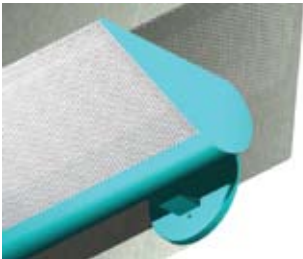

# 3.5 x 9/DSN Twin DIP

**Lighting:** Direct/Indirect  
**Mounting:** Pendant or Cable  
**Length:** Stocked up to 5'  
**Connectors:** Consult Factory For Details  
**Diffuser:** Perf Metal Diffuser & Acrylic Inlay  
**Finish:** Mill Finish  
**Options:** Consult Factory

# 3.5 x 9/DSN DIW

**Lighting:** Direct/Indirect  
**Mounting:** Wall  
**Length:** Stocked up to 5'  
**Connectors:** Consult Factory For Details  
**Diffuser:** Perf Metal Diffuser & Acrylic Inlay  
**Finish:** Mill Finish  
**Options:** Consult Factory