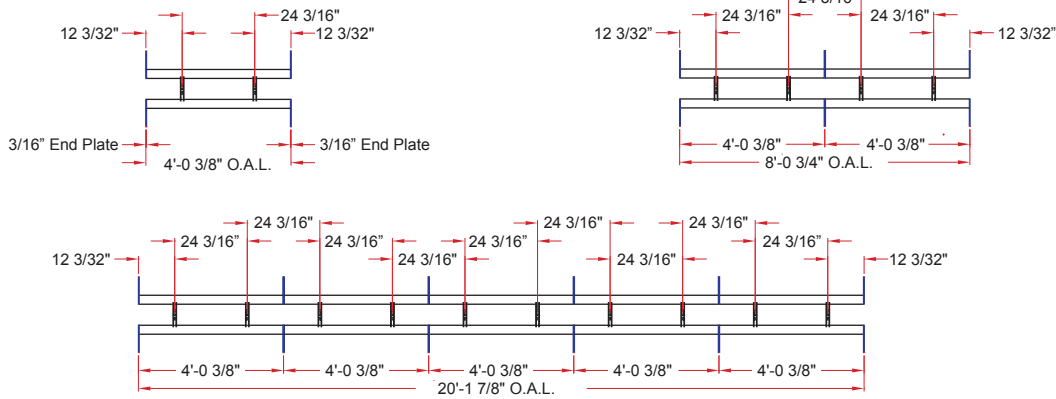

# 3.5 x 9/DSN Twin DIP

**Lighting:** Direct/Indirect  
**Mounting:** Pendant or Cable  
**Length:** Stocked up to 5'  
**Connectors:** Consult Factory For Details  
**Diffuser:** Perf Metal Diffuser & Acrylic Inlay  
**Finish:** Mill Finish  
**Options:** Consult Factory

# 3.5 x 9/DSN DIW

**Lighting:** Direct/Indirect  
**Mounting:** Wall  
**Length:** Stocked up to 5'  
**Connectors:** Consult Factory For Details  
**Diffuser:** Perf Metal Diffuser & Acrylic Inlay  
**Finish:** Mill Finish  
**Options:** Consult Factory